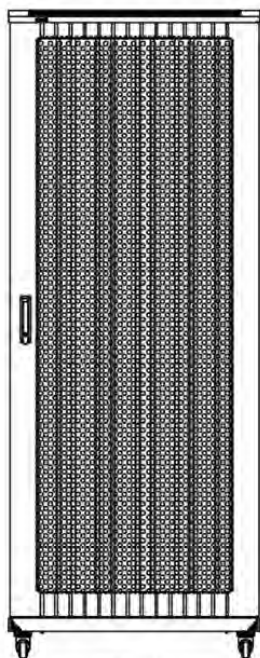

### Product images

Four-way brush entry roof panel

Quick-slam latch side panels

Swing handle wave vented front door

Wardrobe vented rear doors

Large base entry

High-density vertical cable management

Environ ER800 42U Rack 800x1000mm W/Vented (F)  
D/Vented (R) B/Panels F/Mgmt Black

### Product drawings

Front

Side

Rear

Roof

Base

#### Base Cut Out Dimensions

580 mm Wide  
by  
276 mm Deep (600 mm deep rack)  
476 mm Deep (800 mm deep rack)  
676 mm Deep (1000 mm deep rack)