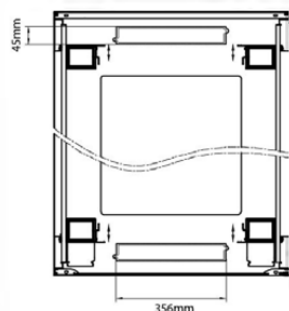

## Product Specifications

Feature	Values
Number of rack units (RU)	42
Model	Equipment Rack
Width	800 mm
Depth	1000 mm
Height	2070 mm
Colour	Black
Number of doors	2
With front door	Yes
Front door material	Steel
Front door locking system	One point
With rear door	Yes
Rear door material	Steel

## Standards

Standard	Detail
ANSI/EIA-310-E	Electronic Industries Association standard for horizontal spacing, vertical hole spacing, rack opening and front panel width
BS EN 60297-3-100:2009	Mechanical structures for electronic equipment. Dimensions of mechanical structures of the 482,6 mm (19 in) series. Basic dimensions of front panels, subracks, chassis, racks and cabinets
DIN 41494 Part 1 & 7	Panel Mounting Racks For Electronics Equipments; Racks And Panels, Dimensions; Dimensions of cabinets and suites of racks

### Product drawings

Front

Side

Rear

Roof

Base

#### Base Cut Out Dimensions

580 mm Wide  
by  
276 mm Deep (600 mm deep rack)  
476 mm Deep (800 mm deep rack)  
676 mm Deep (1000 mm deep rack)