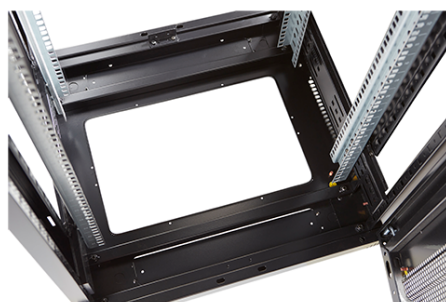

### Product images

Four-way brush entry roof panel

Quick-slam latch side panels

Swing handle wave vented front door

Wardrobe vented rear doors

Large base entry

High-density vertical cable management

Environ ER800 42U Rack 800x1000mm W/Vented (F)  
D/Vented (R) B/Panels F/Mgmt Black