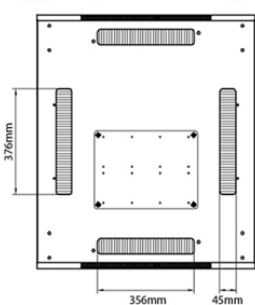

## Product Specifications

Feature	Values
Number of rack units (RU)	42
Model	Equipment Rack
Width	800 mm
Depth	1000 mm
Height	2070 mm
Colour	Black
Number of doors	2
With front door	Yes
Front door material	Steel
Front door locking system	One point
With rear door	Yes
Rear door material	Steel

## Standards

Standard	Detail
ANSI/EIA-310-E	Electronic Industries Association standard for horizontal spacing, vertical hole spacing, rack opening and front panel width
BS EN 60297-3-100:2009	Mechanical structures for electronic equipment. Dimensions of mechanical structures of the 482,6 mm (19 in) series. Basic dimensions of front panels, subracks, chassis, racks and cabinets
DIN 41494 Part 1 & 7	Panel Mounting Racks For Electronics Equipments; Racks And Panels, Dimensions; Dimensions of cabinets and suites of racks

### Product drawings

Front

Side

Rear

Roof

Base

#### Base Cut Out Dimensions

580 mm Wide  
by  
276 mm Deep (600 mm deep rack)  
476 mm Deep (800 mm deep rack)  
676 mm Deep (1000 mm deep rack)